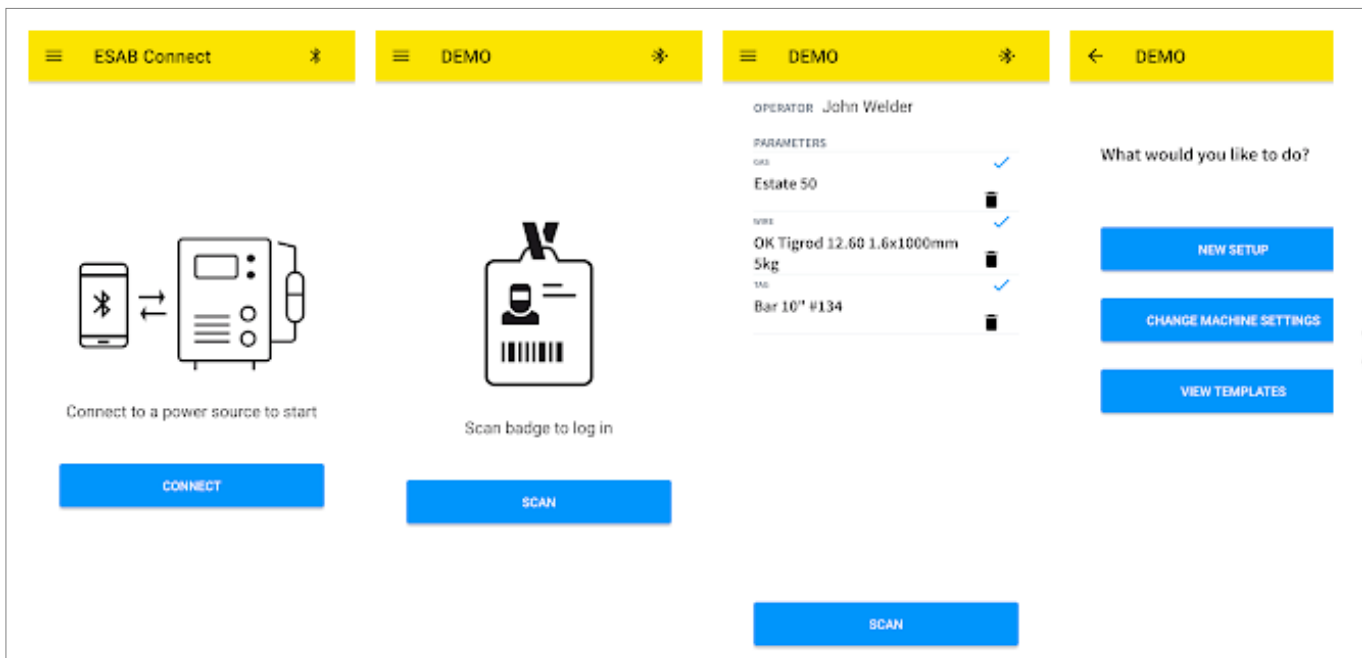

Zebra TC57 and TC77

Handheld Touch Computers

Zebra TC57

Zebra TC77

TC57 is delivered with a rugged cover

Zebra TC57 and TC77 Ultra-Rugged are the ideal handheld touch computers for use in your workshop and welding sites.

Together with ESAB Connect, these devices enable information scanning about welder ID, consumables, welding gas, welding procedures, parts, and more for full traceability of your welding process.

- Compatible with WeldCloud ESAB Connect scanning app
- Android 10 operating system
- Up to 15 hours of battery time
- Outdoor readability
- LED backlight
- 3 years software support
- Can be purchased with charge cradles and spare batteries

Visit esab.com for more information.

Ask about **ESAB Connect**, WeldCloud's mobile application to barcode-scan filler metal, gases and operator badges, adding more data and detail to each welding session. Compatible with Android mobile devices; best used with Zebra TC57 and TC77 mobile devices with IR scanner.